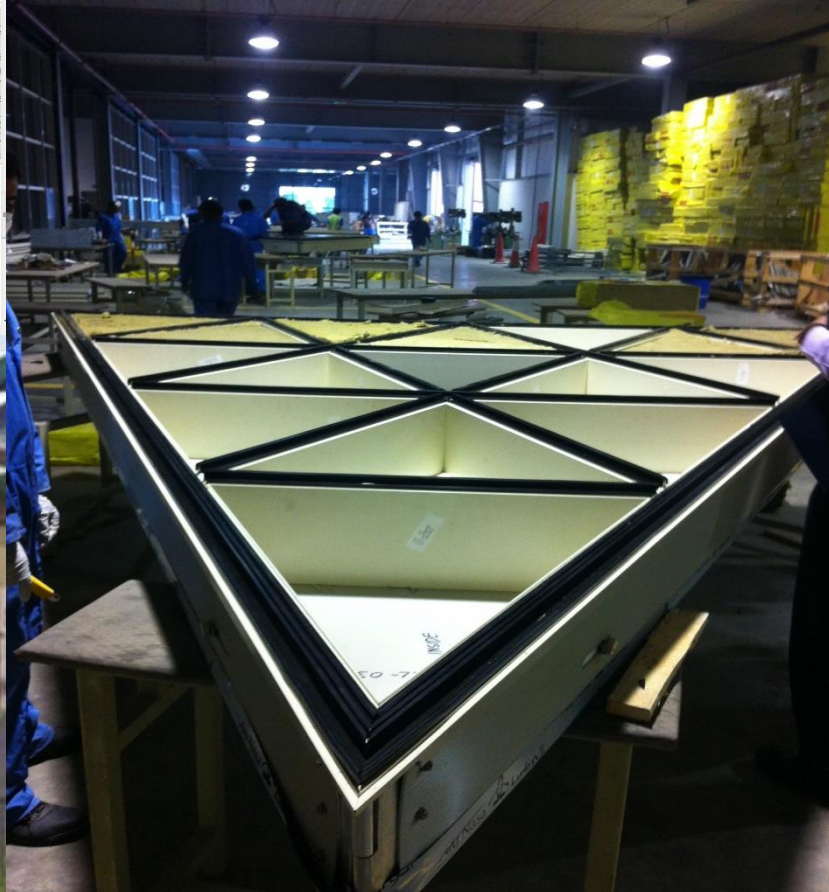

KLAES 3D – constructii speciale

premium | professional | vario | 3d | trade |