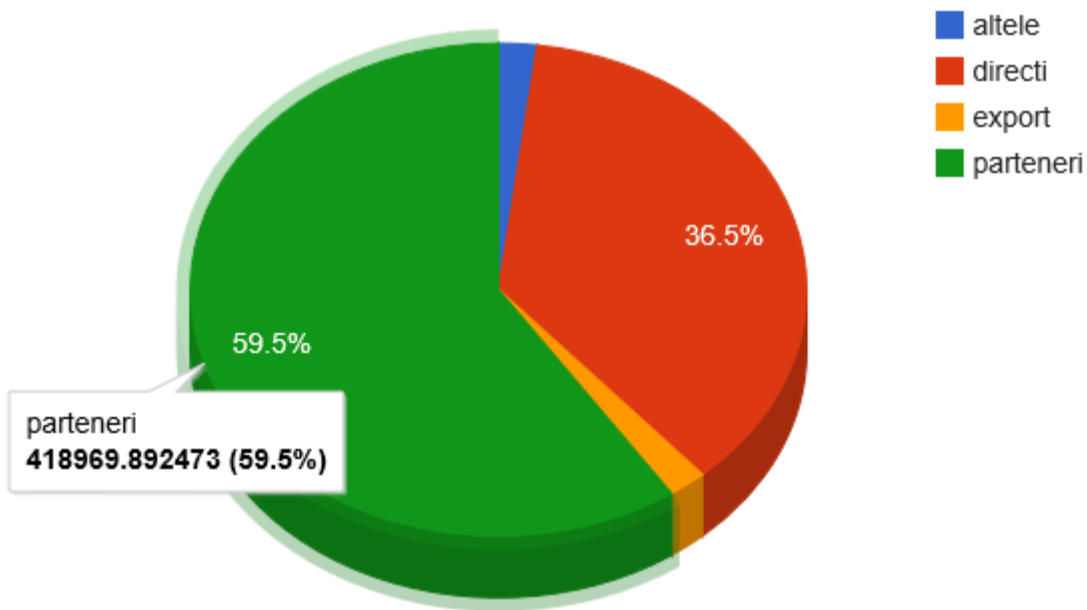

## Existing routes Overview

Name	Description	Route Date	Route notes
------	-------------	------------	-------------

Grafic tipuri clienti in perioada aleasa

parteneri  
418969.892473 (59.5%)

**Hometown**  
53113 Bonn  
Rheingasse 26